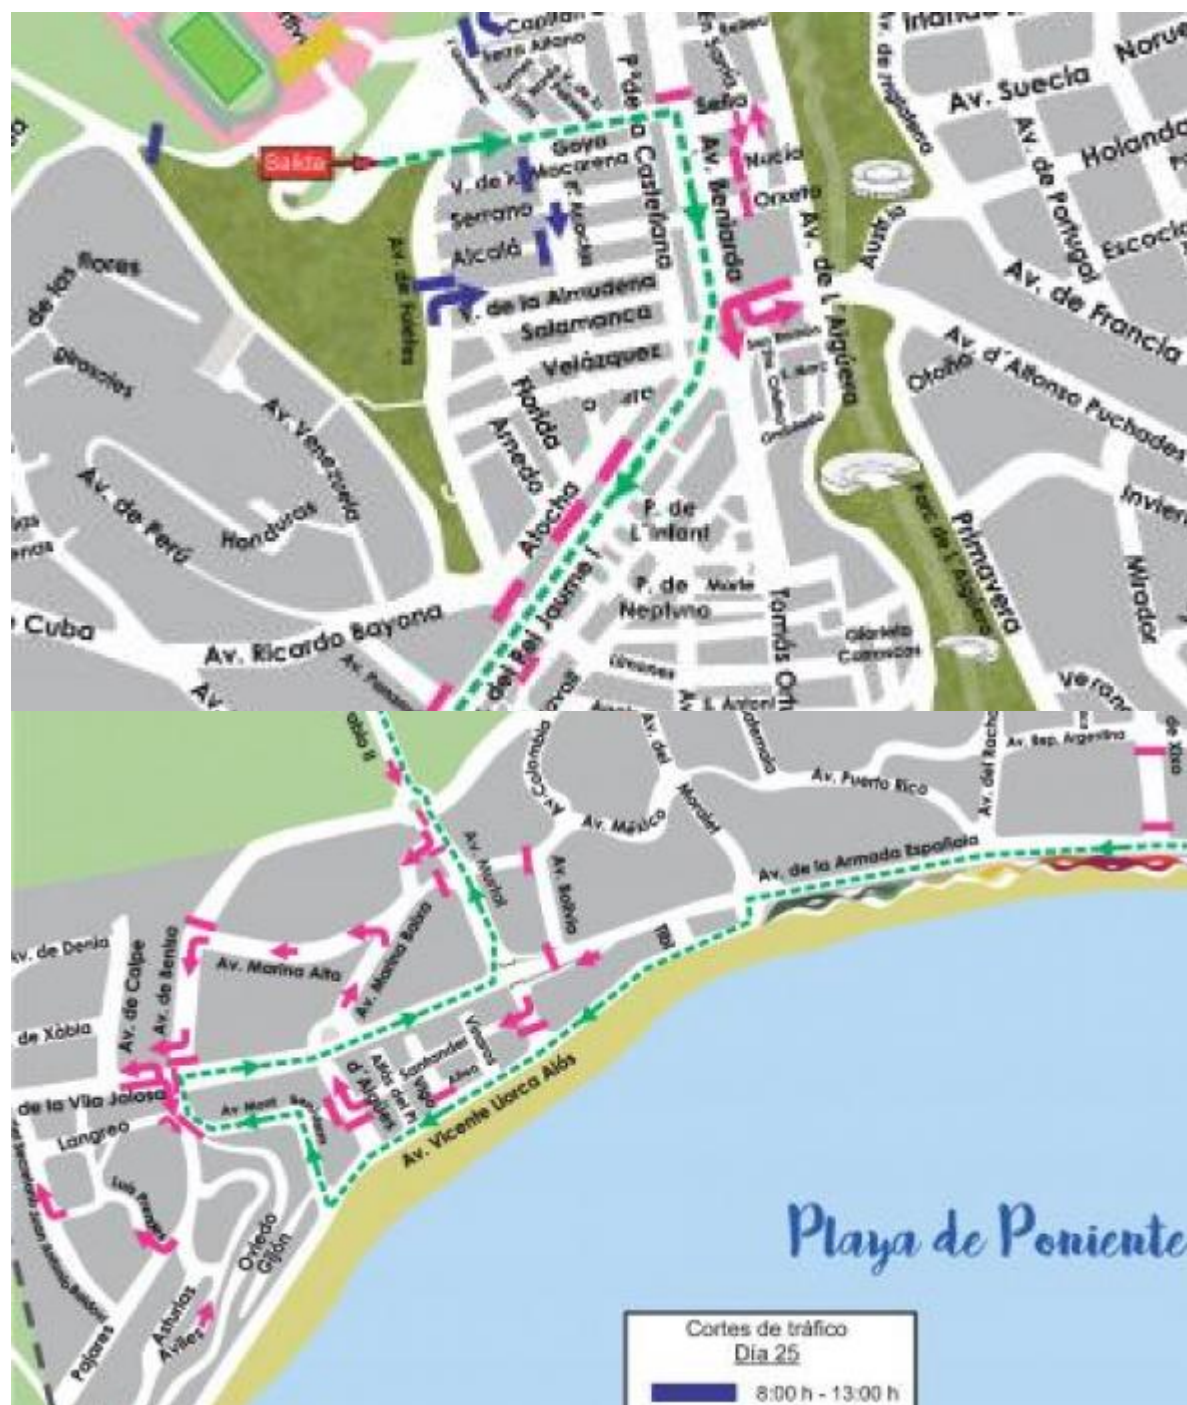

To avoid the entry of vehicles in the route, traffic will be cut in the streets perpendicular to these roads. Alternative itineraries will be duly marked.

Source URL:

<https://benidorm.org/comunicacion/en/article/mobility-informs-traffic-restrictions-due-departure-second-stage-vuelta-2019-sunday>